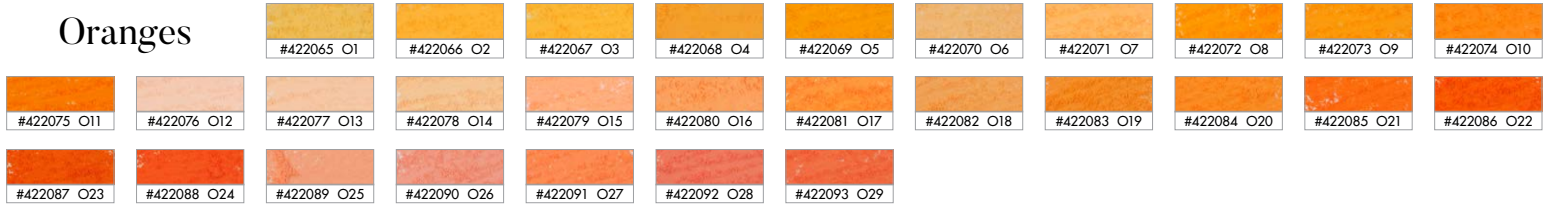

Reds

Oranges

Yellows

Greens

Turquoise Greens

Turquoise Blues

Blues

While every effort has been made to represent the original colors, it is not possible to exactly match some pigments due to the nature of 4-color printing.