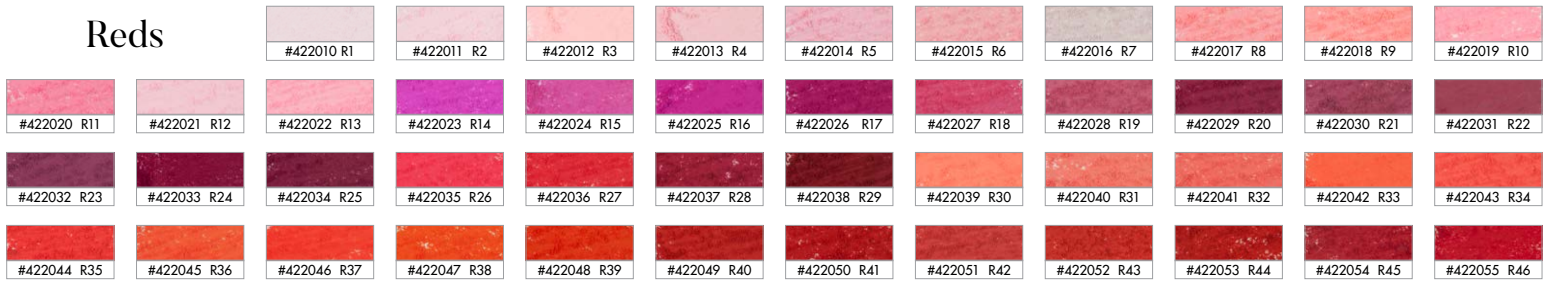

Reds

Oranges

Yellows

Greens

Turquoise Greens

Turquoise Blues

Blues

While every effort has been made to represent the original colors, it is not possible to exactly match some pigments due to the nature of 4-color printing.